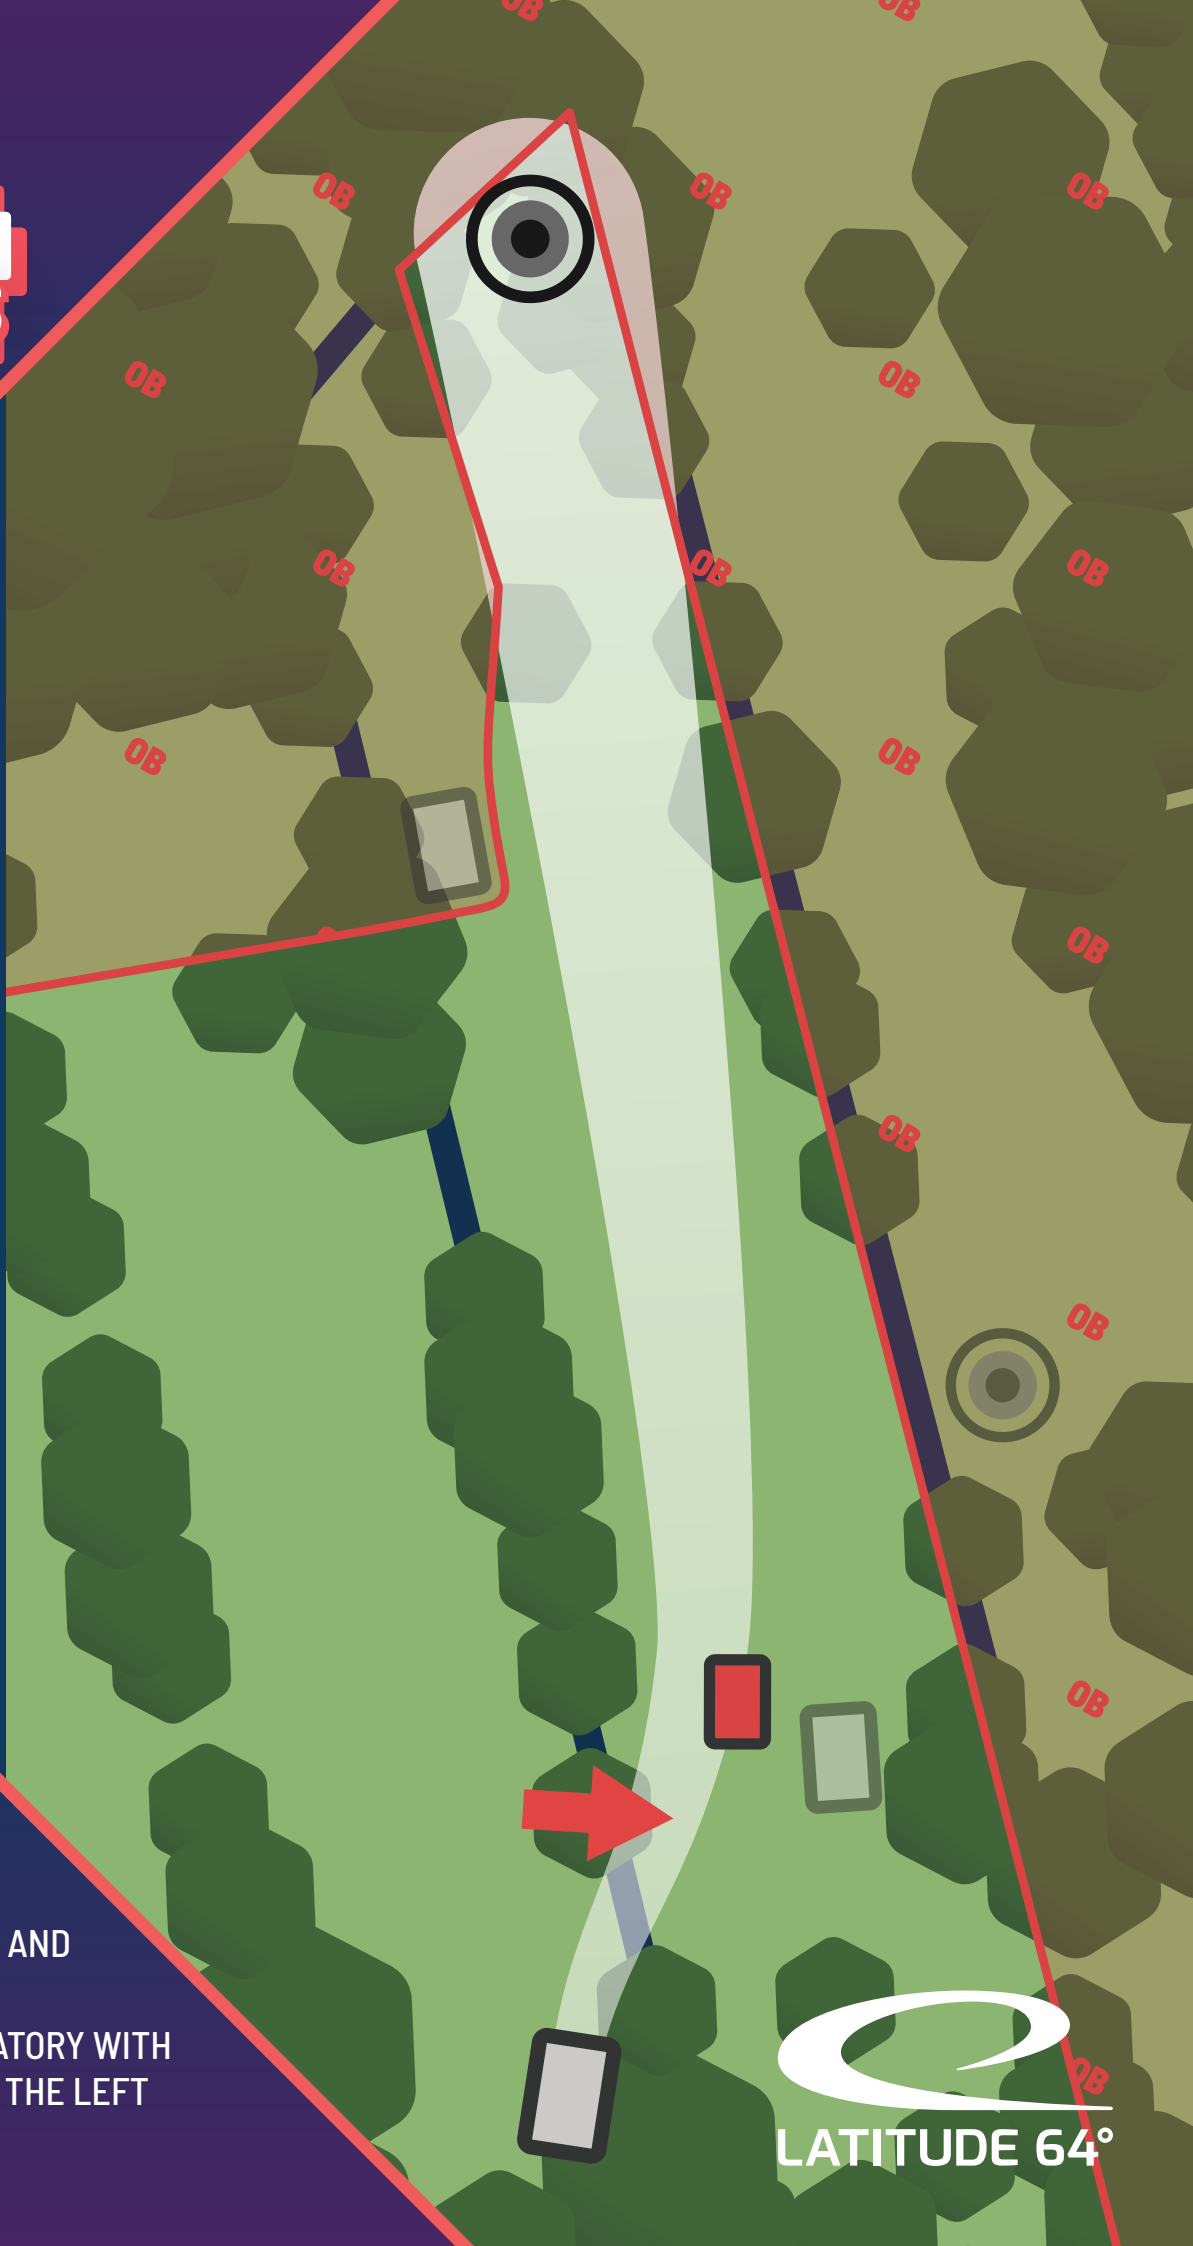

67

m

EURO
TOUR
PGA

SHILTON
OPEN
2022

LATITUDE 64°

14 LAUMAS

5
PAR

207
m

INFO

MARKED LINE TO THE
RIGHT, LONG AND LEFT AND
BEYOND IS OB

DROP ZONE FOR MANDATORY WITH
RESTRICTED SPACE TO THE LEFT

15 LAUMAS

4
PAR

110
m

EURO
TOUR
PGA

SHILK
OPEN
2022