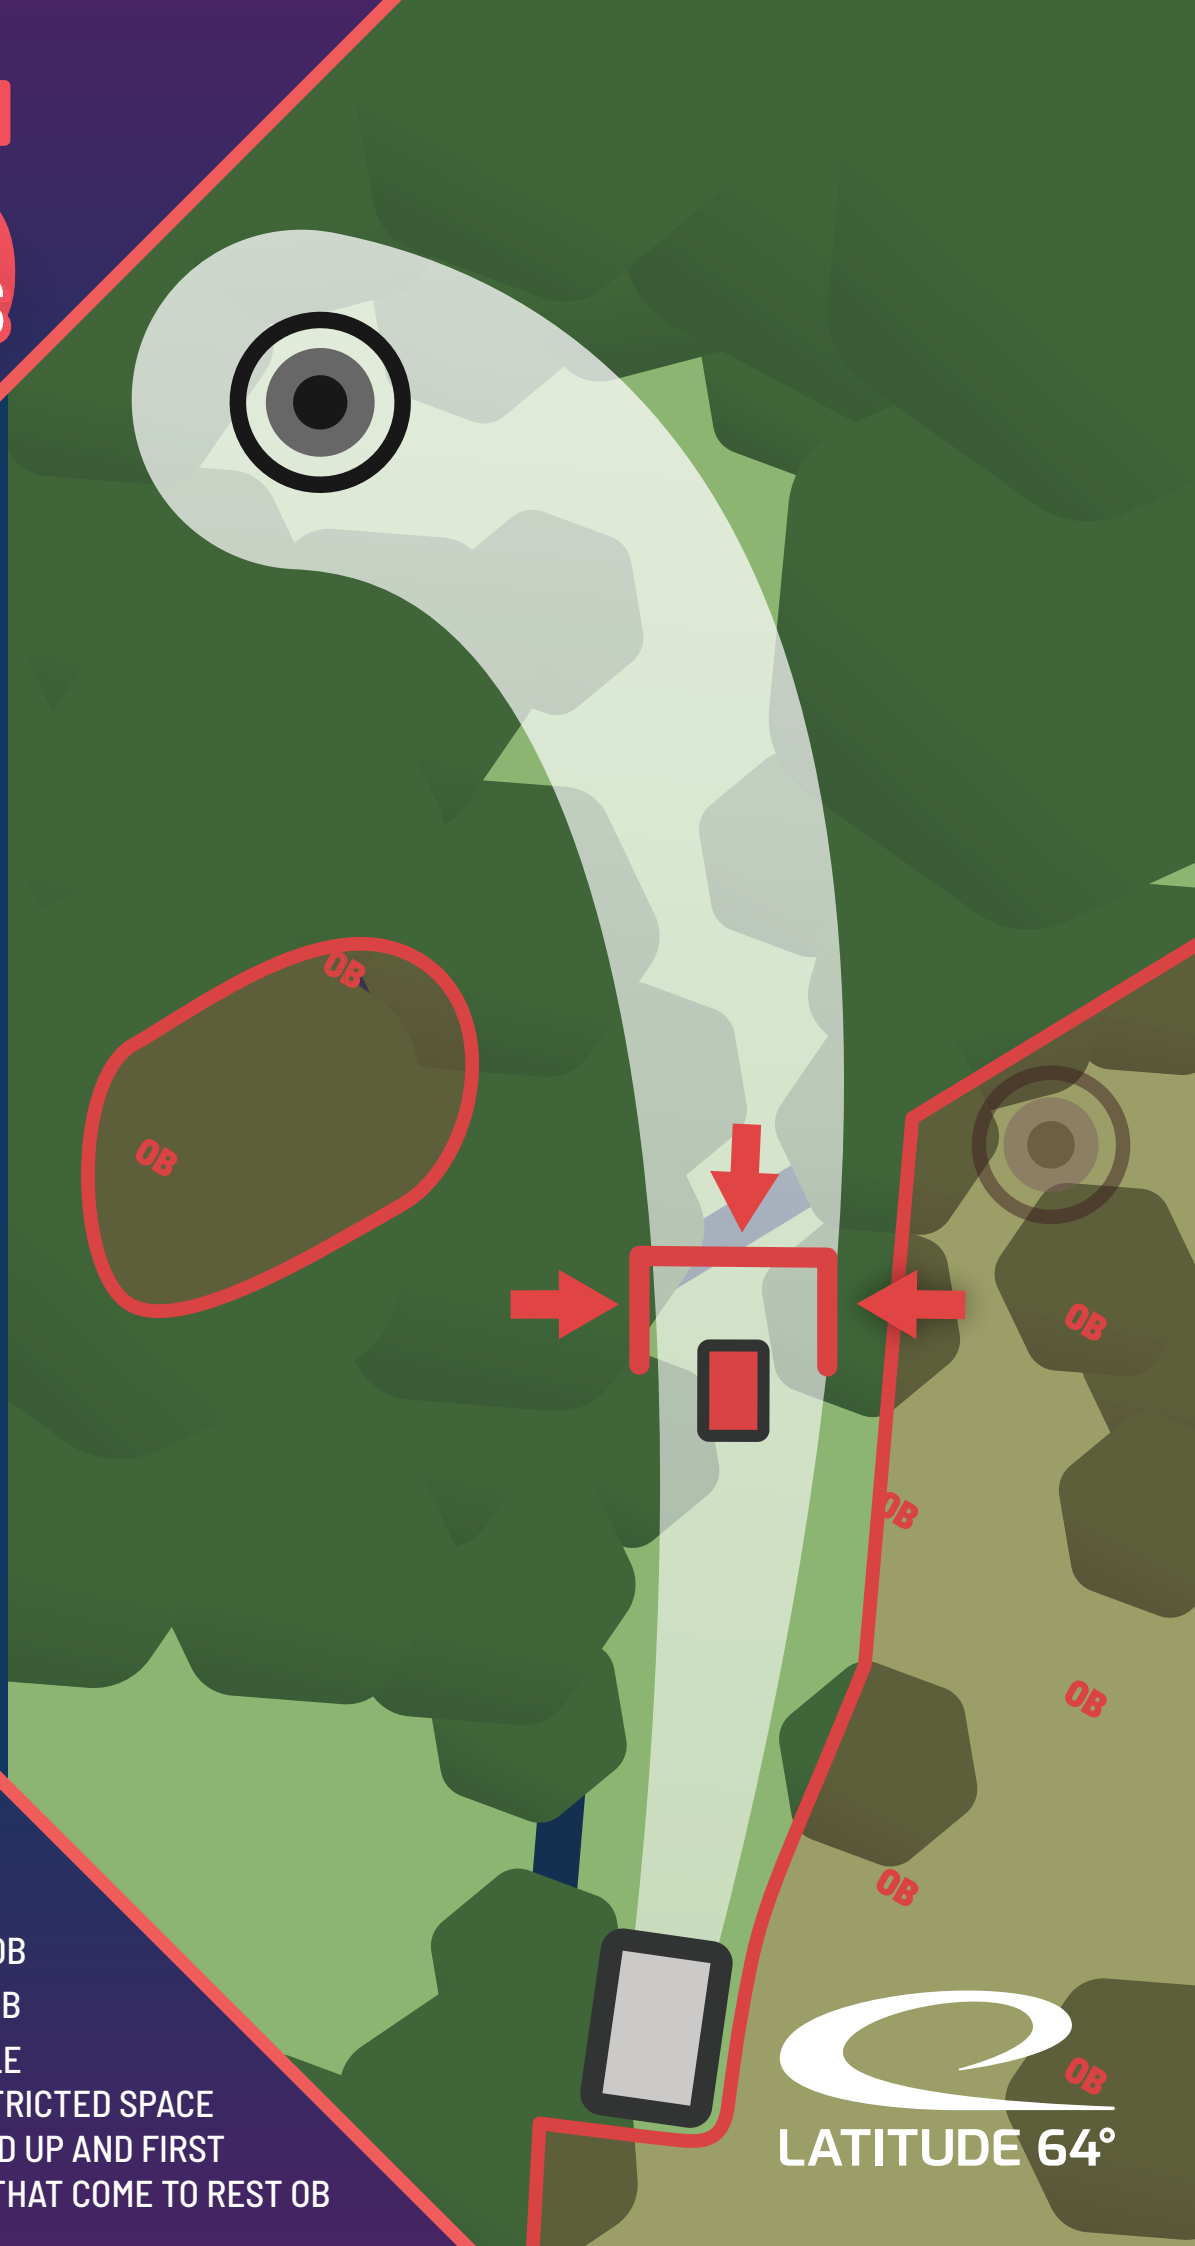

INFO

MARKED LINE TO THE
RIGHT, LONG AND LEFT AND
BEYOND IS OB

DROP ZONE FOR MANDATORY WITH
RESTRICTED SPACE TO THE LEFT

15 LAUMAS

4
PAR

110
m

EURO
TOUR
PGA

SHILK
OPEN
2022

INFO

MARKED LINE ON THE
RIGHT AND BEYOND IS OB
POND ON THE LEFT IS OB
DROP ZONE FOR TRIPPLE
MANDATORY WITH RESTRICTED SPACE
TO THE LEFT, RIGHT AND UP AND FIRST
THROWS OFF THE TEE THAT COME TO REST OB

LATITUDE 64°