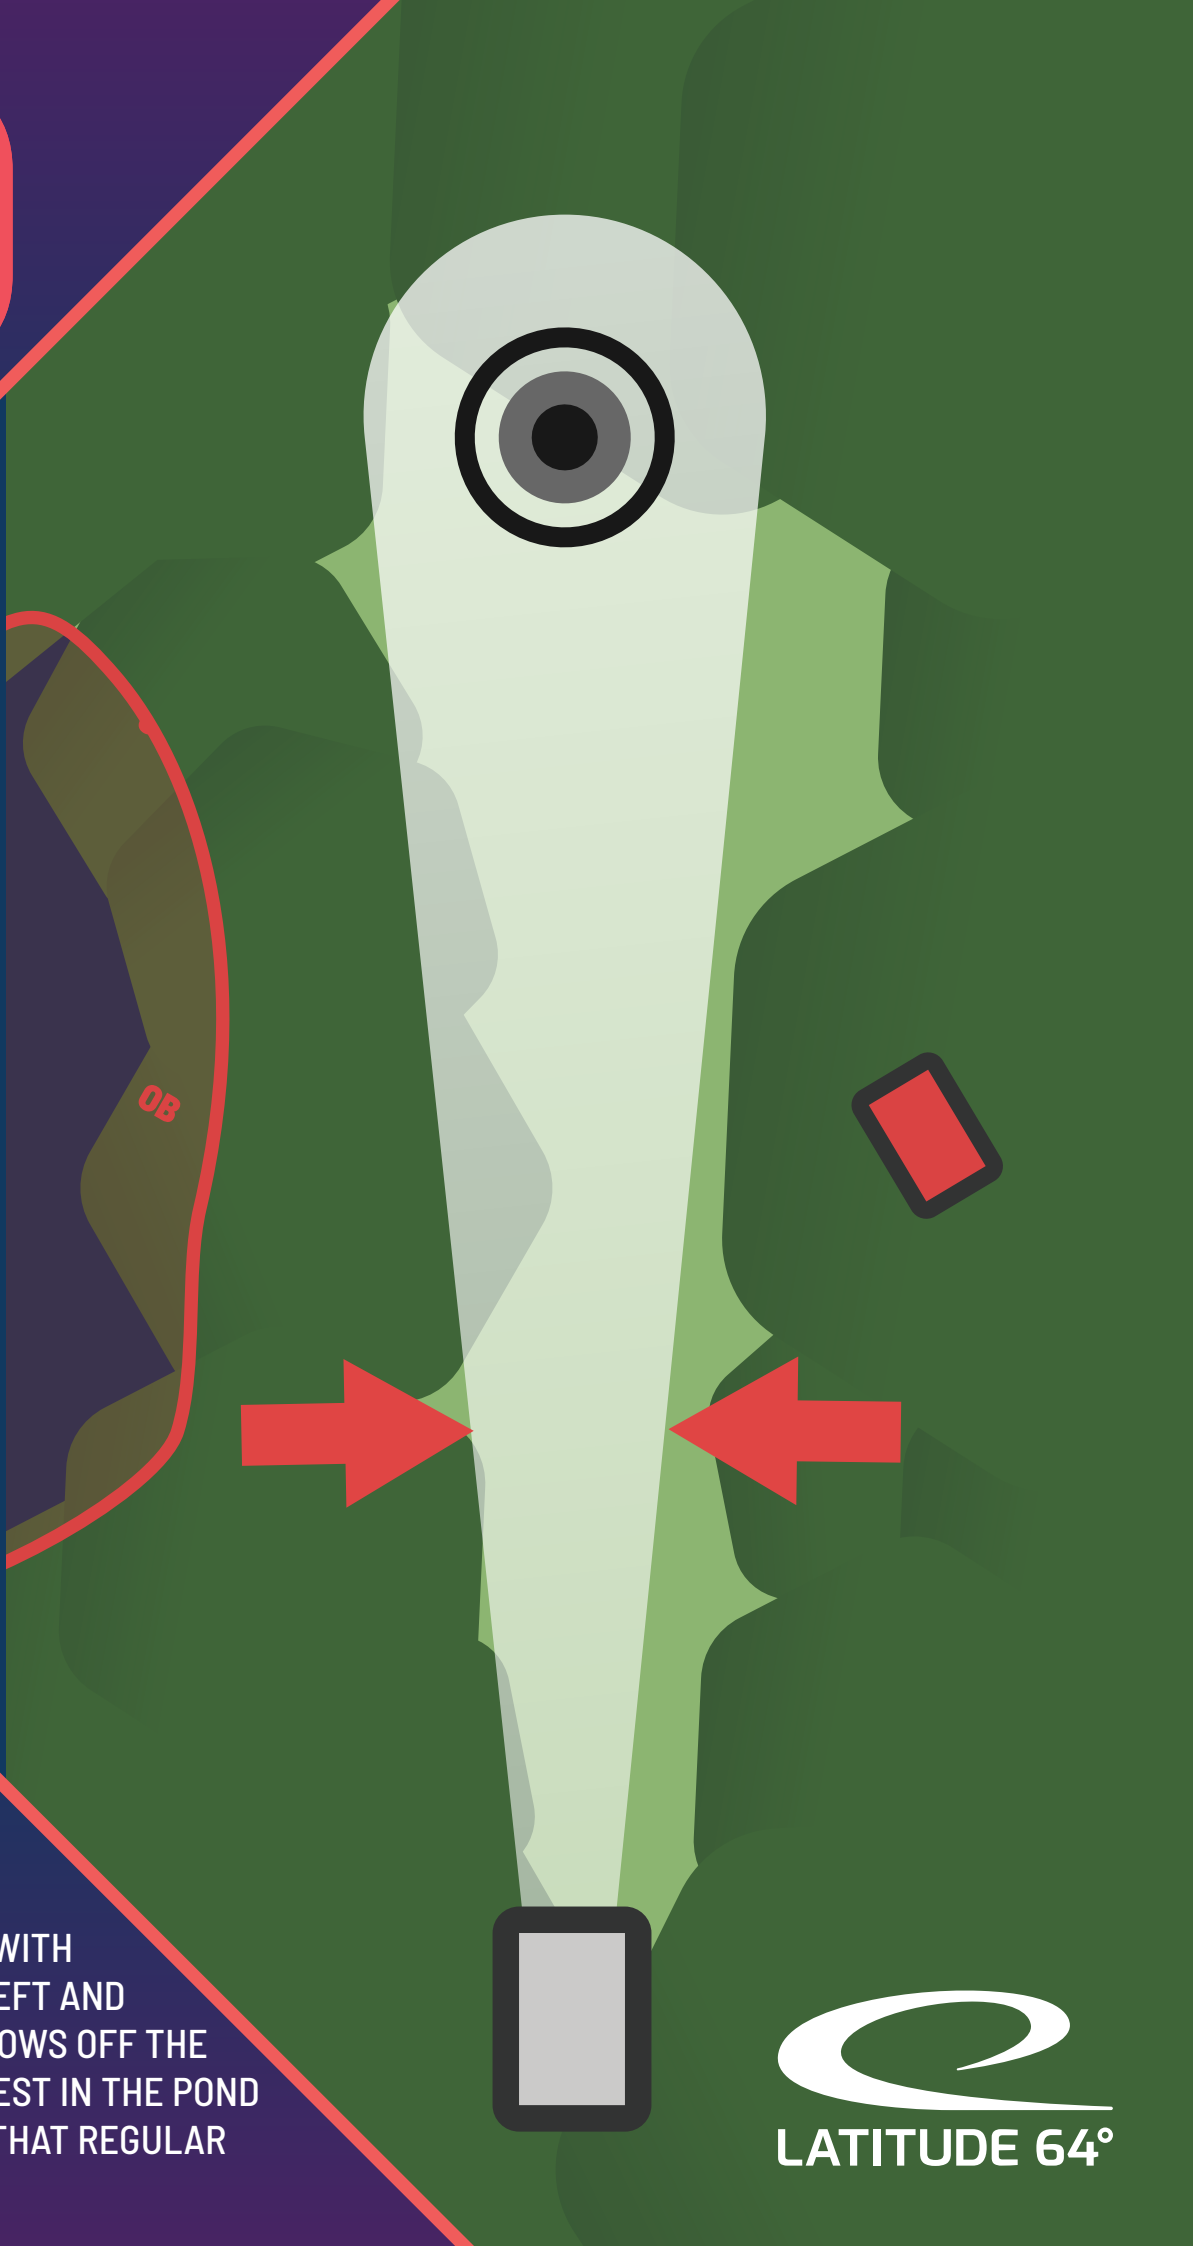

3

PAR

74

m

EURO
TOUR
PGA

9HILL
OPEN
2022

INFO

DROP ZONE FOR
DOUBLE MANDATORY WITH
RESTRICTED SPACE LEFT AND
RIGHT AND FIRST THROWS OFF THE
TEE, THAT COME TO REST IN THE POND
ON THE LEFT. AFTER THAT REGULAR
OB RULES APPLY