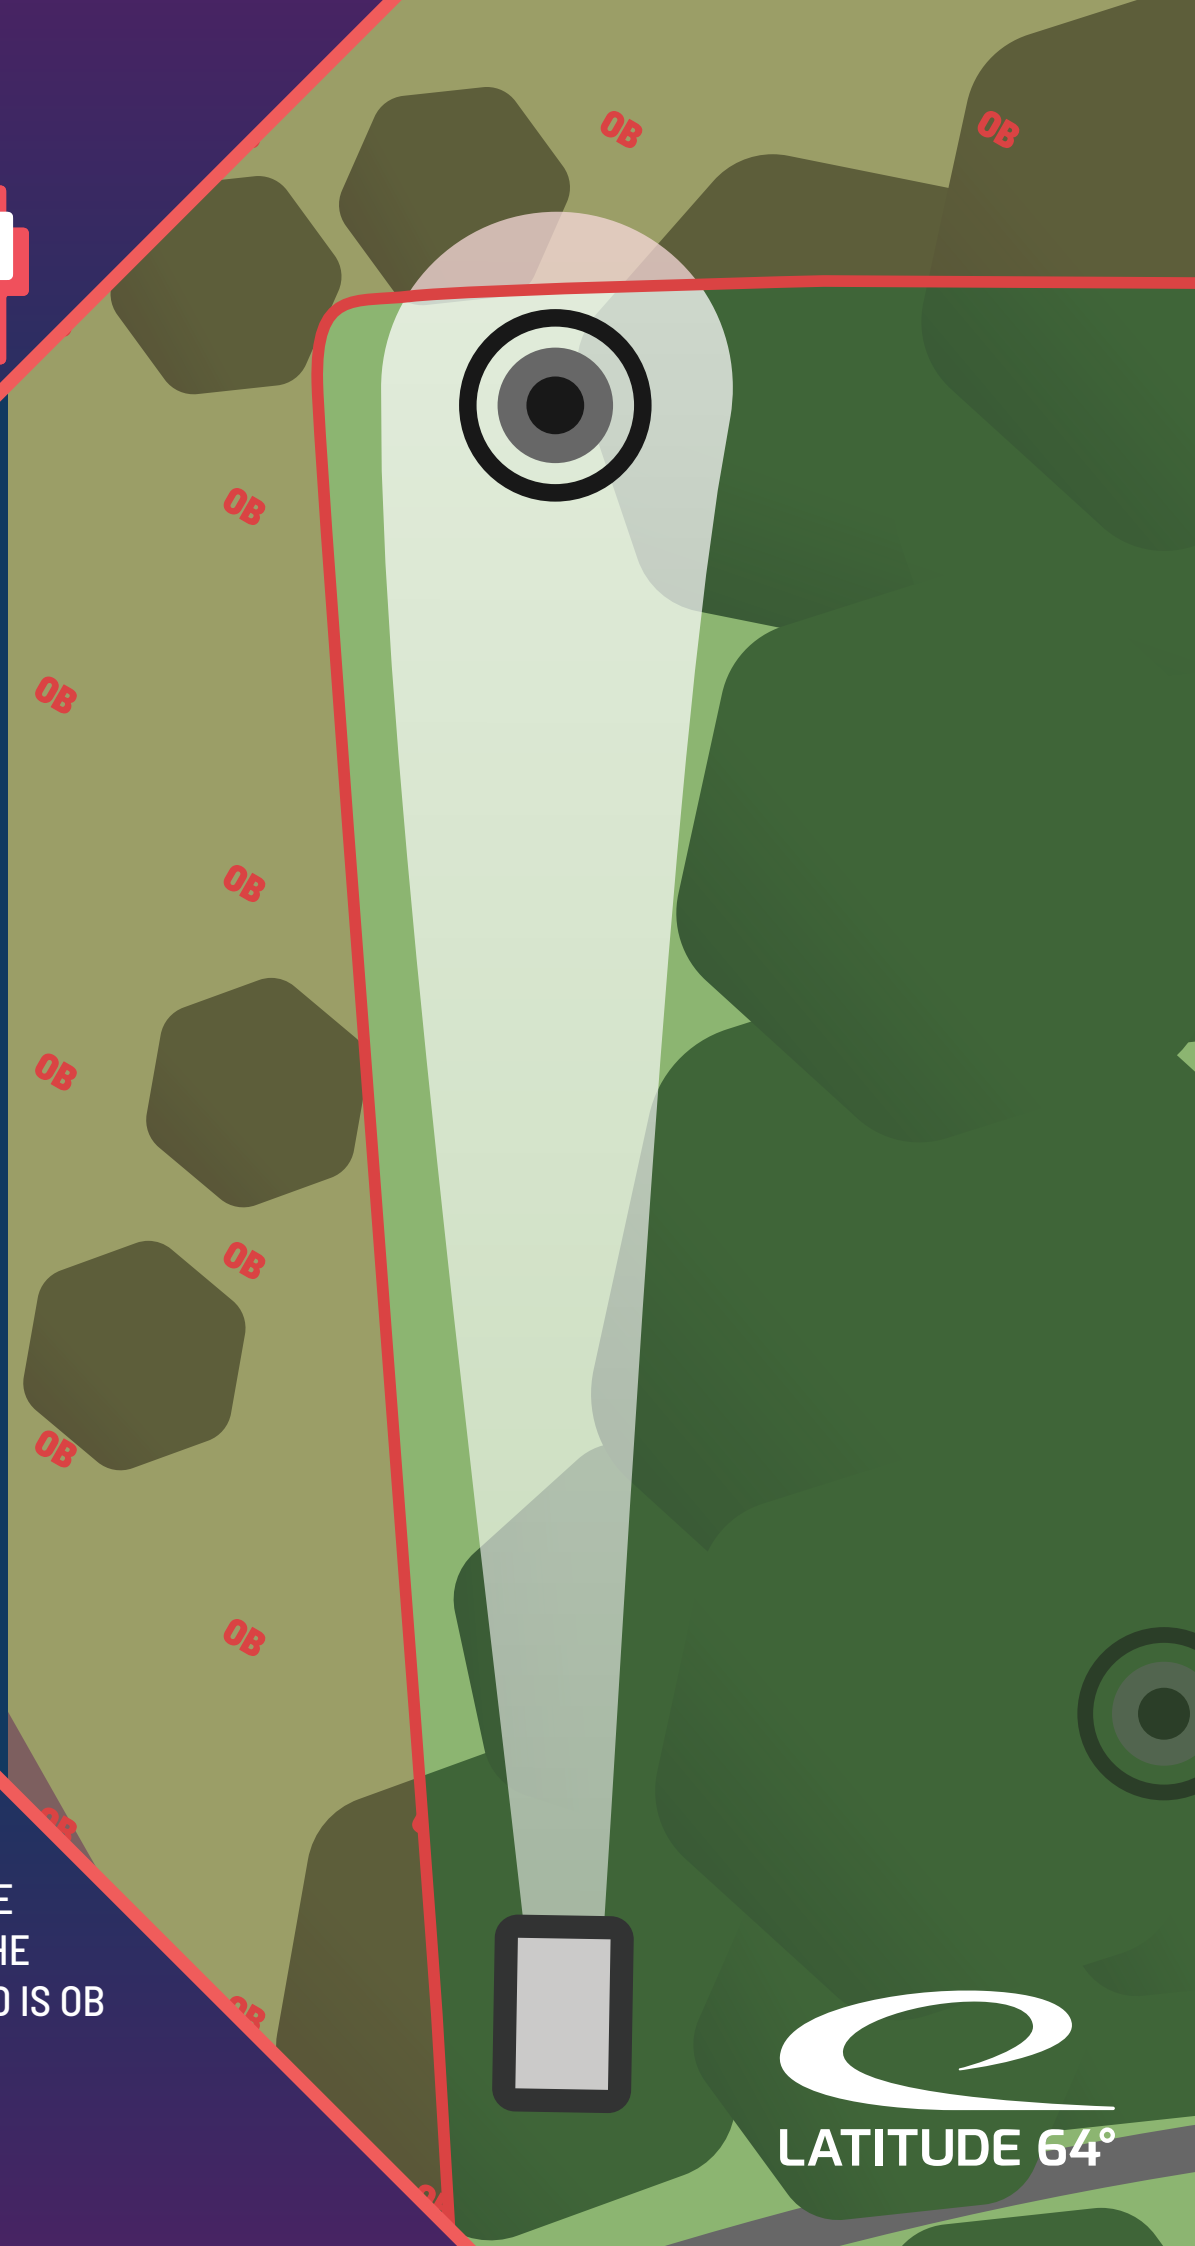

MARKED LINE ALONG
THE FARWAY AND BEYOND
IS OB

LATITUDE 64°

14

9HILL

3

PAR

88

m

EURO
TOUR
PGA

9HILL
OPEN
2022

INFO

MARKED LINE ON THE
LEFT AND BEHIND THE
BASKET AND BEYOND IS OB

LATITUDE 64°

15

9HILL

3

INFO

MARKED LINE ON THE
RIGHT AND BEYOND IS OB
POND ON THE LEFT SIDE
MARKED WITH WHITE LINE IS OB

LATITUDE 64°

18

9HILL

4
PAR

205
m

INFO