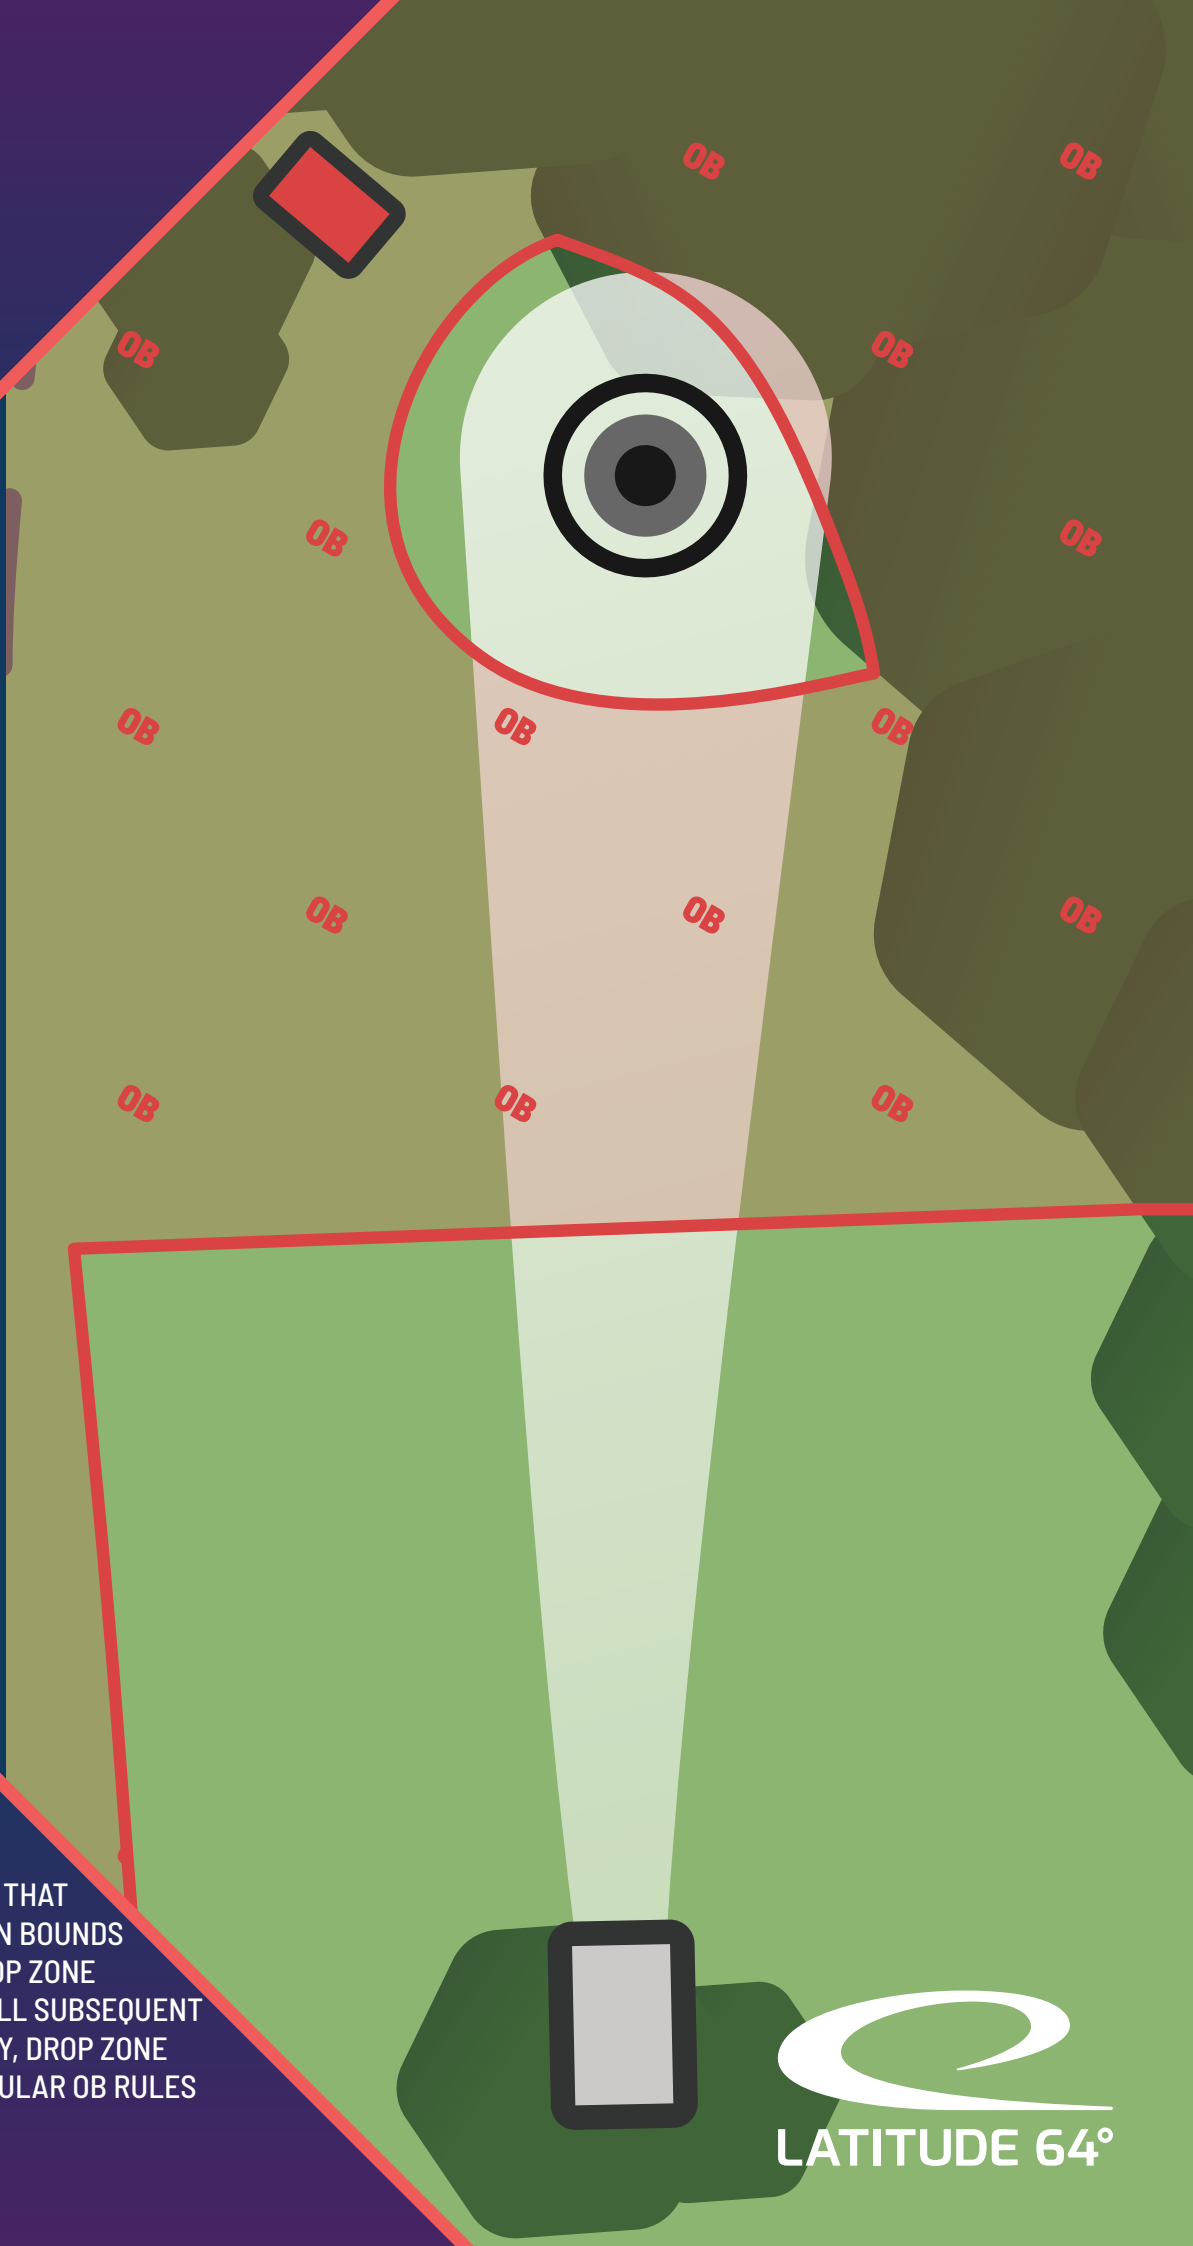

EURO
TOUR
PGA

9HILL
OPEN
2022

INFO

MARKED LINE AROUND
THE FAIRWAY AND BEYOND
IS OB

LATITUDE 64°

5 9HILL

3
PAR

83
m

LATITUDE 64°

6 9HILL

4
PAR

136
m

INFO

DROP ZONE FOR
TRIPPLE MANDATORY WITH
RESTRICTED SPACE LEFT, RIGHT
AND UP

MARKED LINE ON THE RIGHT IS OB

7 9HILL