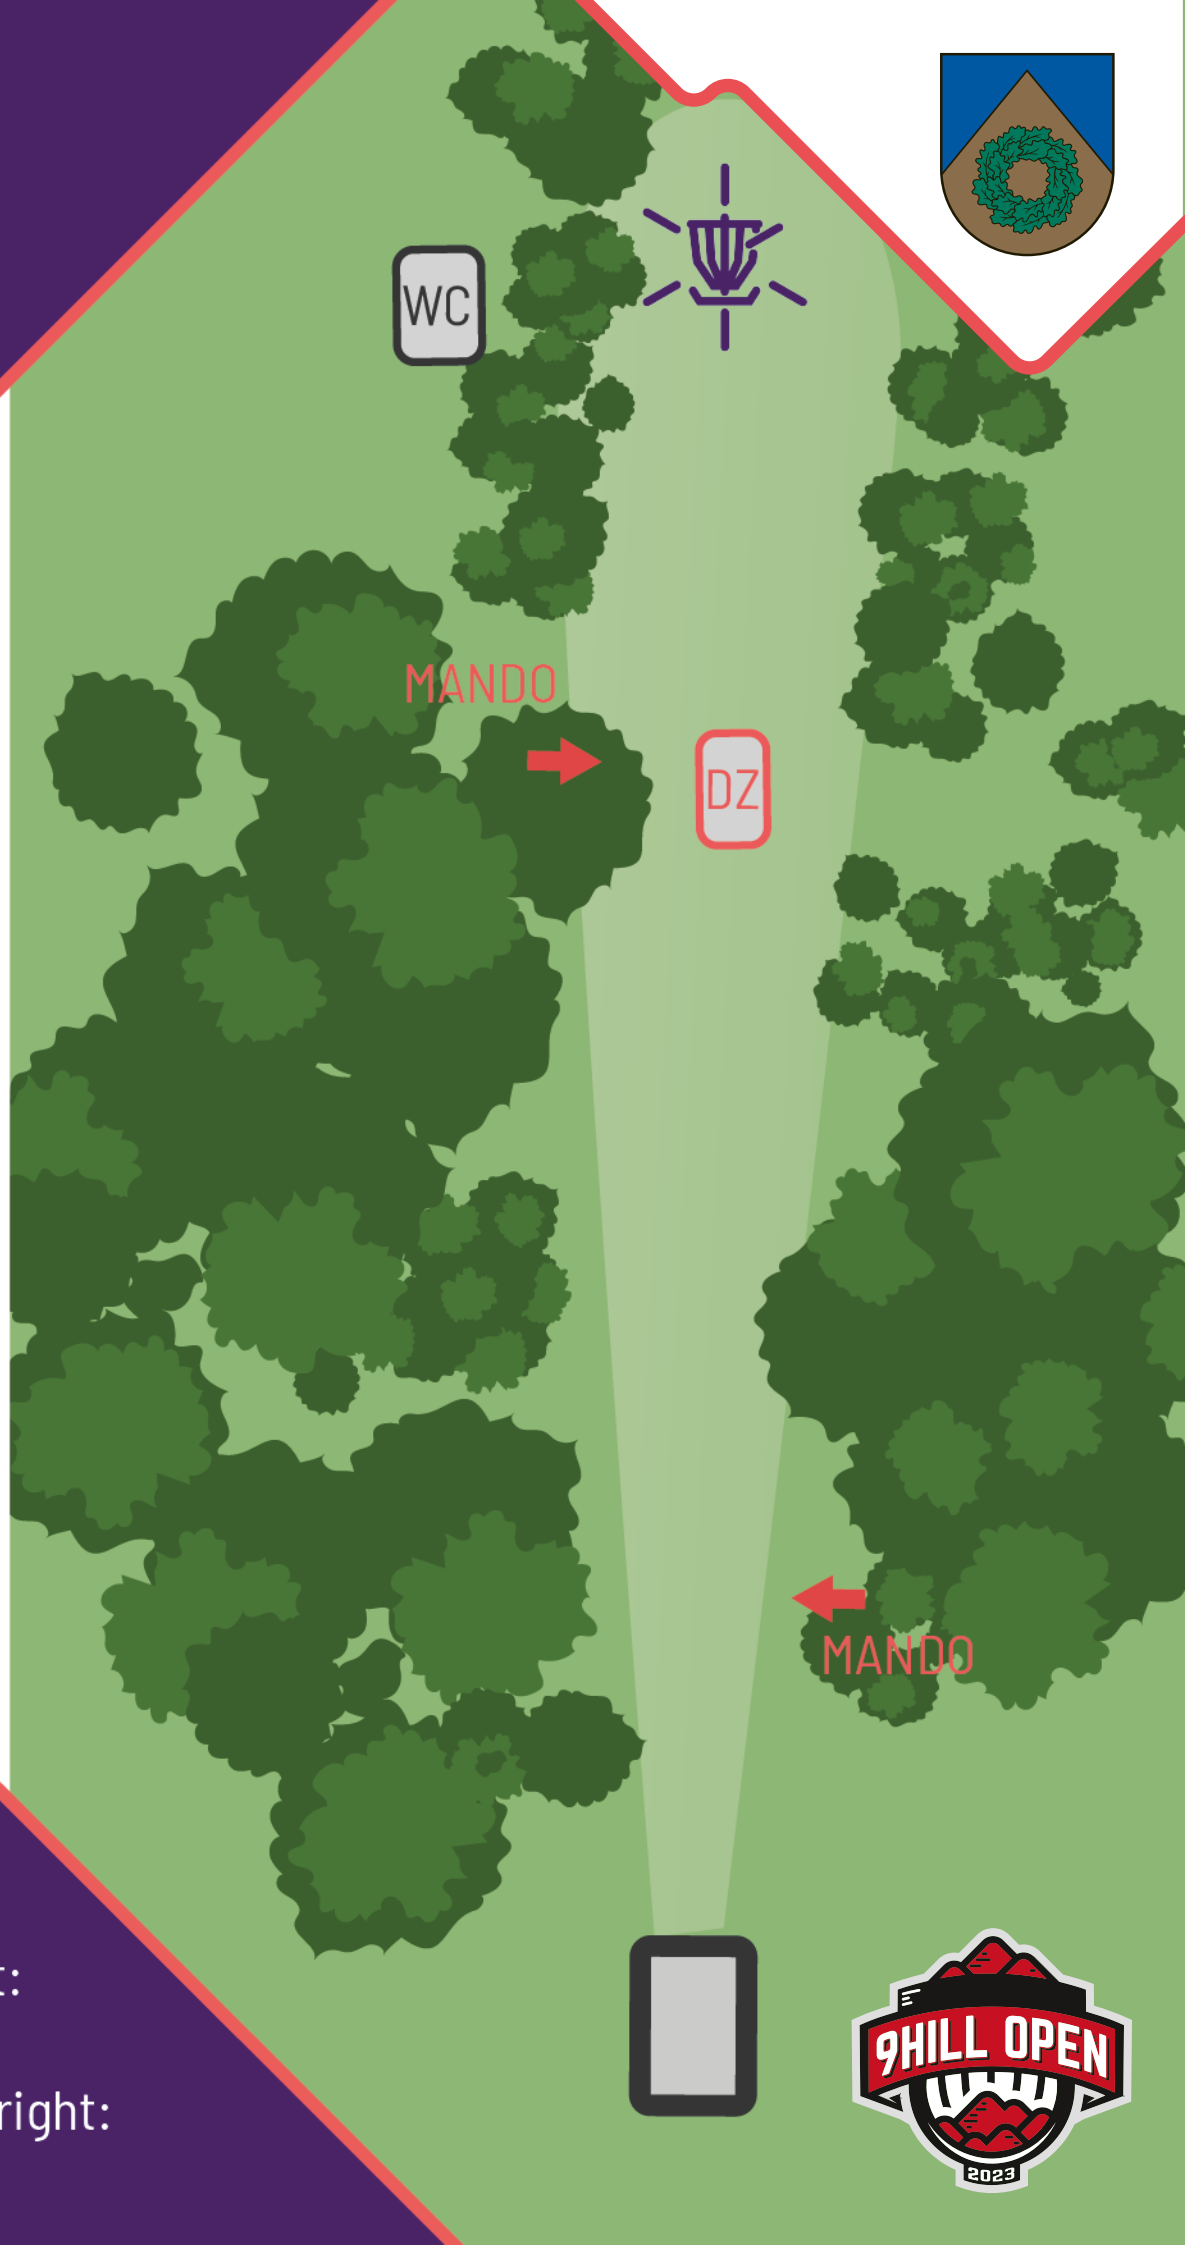

INFO

- First mando left:
DZ is teepad
- Second mando right:
designated DZ

PDGA

EURO
TOUR

9HILL
AM/PRO

17

PAR

5/4