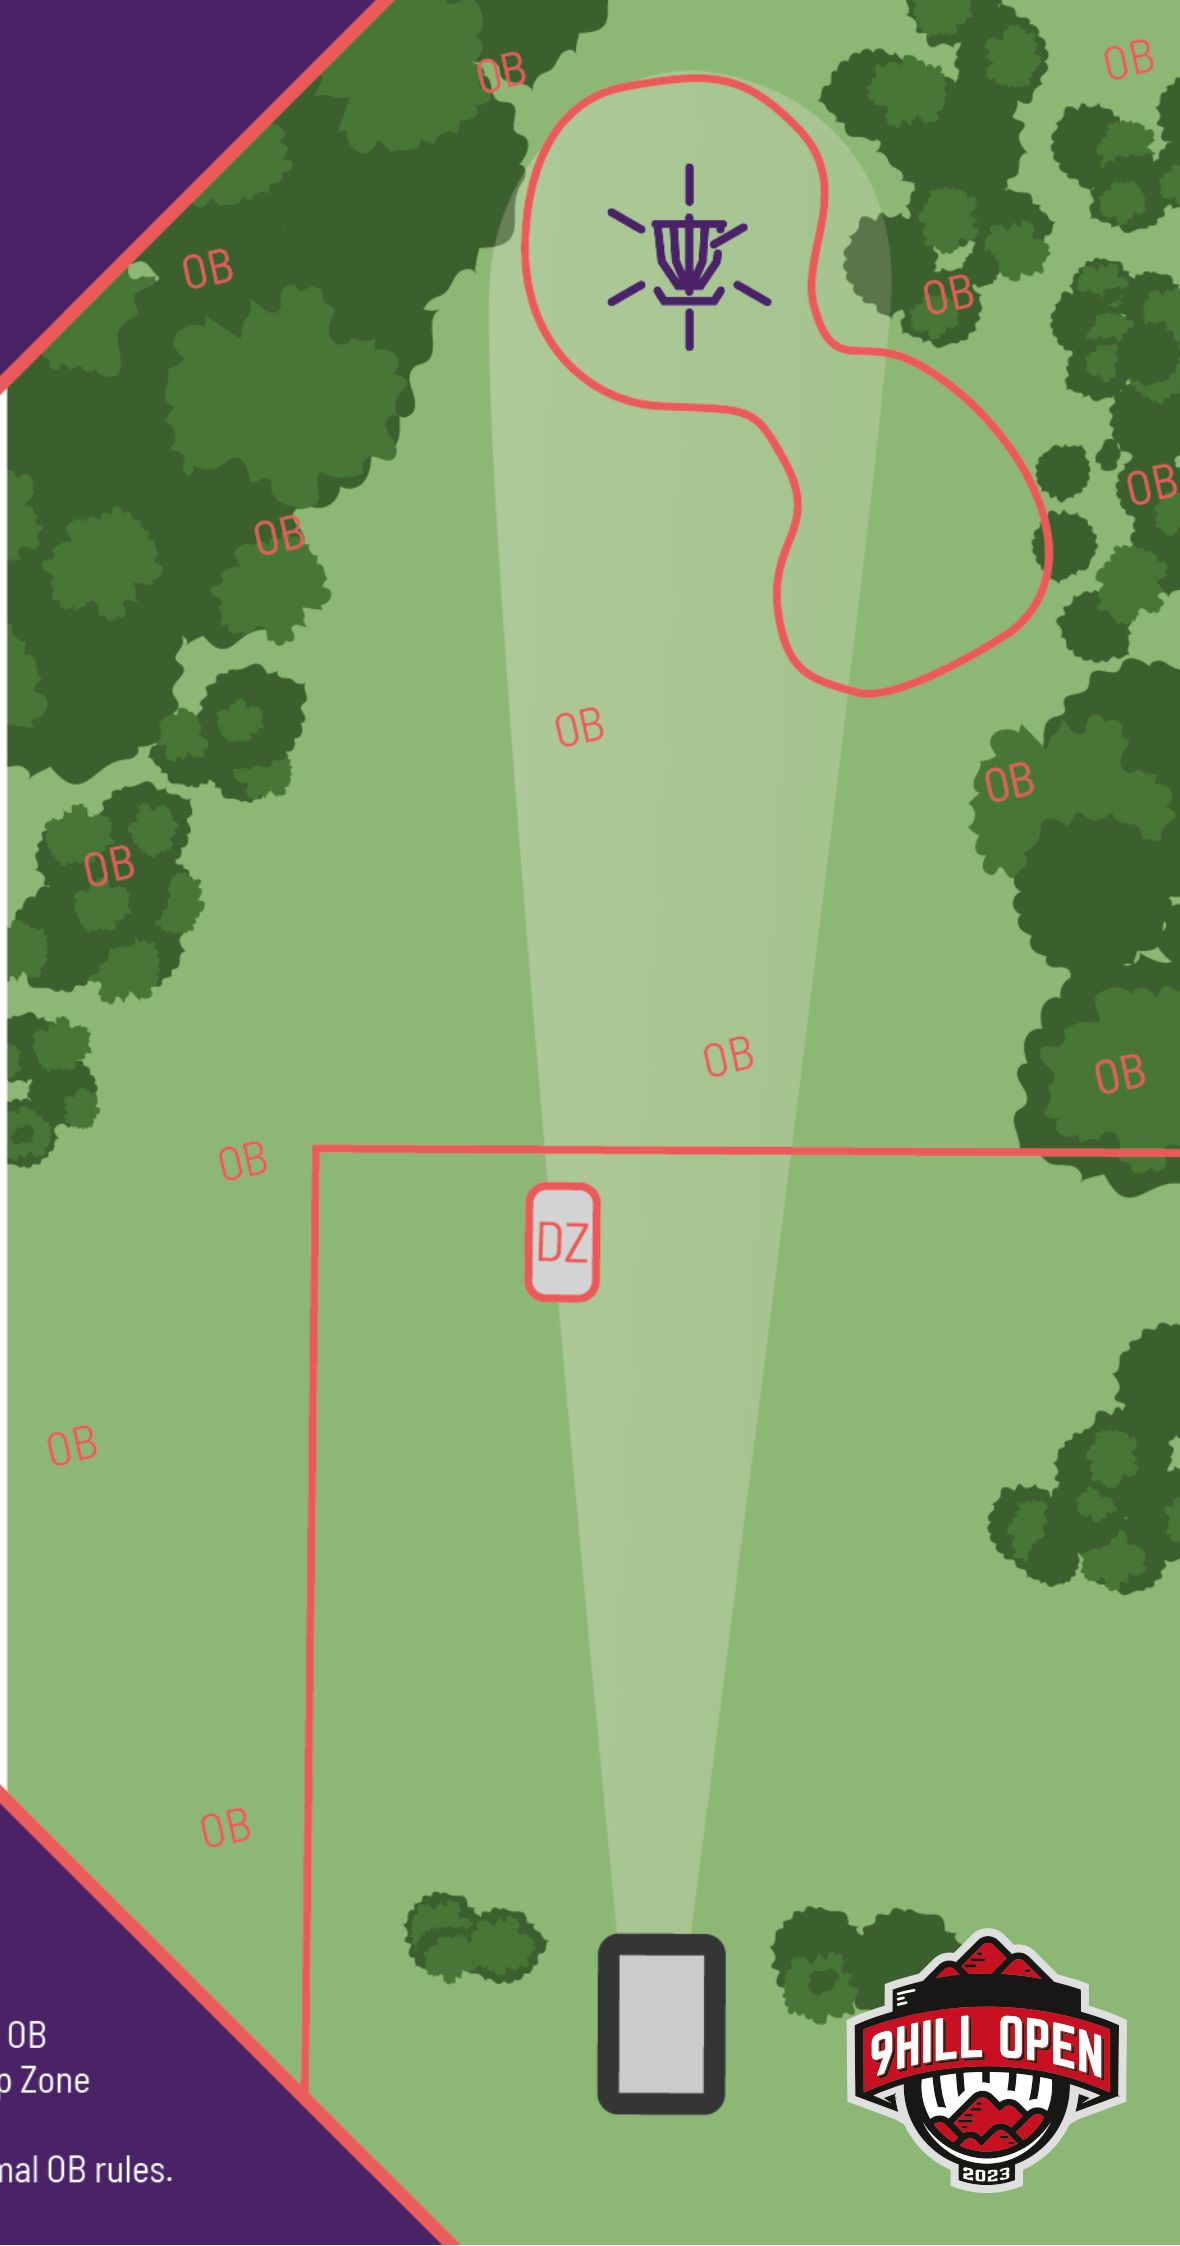

PDGA

EURO
TOUR

9HILL
AM/PRO

18

PAR

4/3

110_m
361_{ft}

INFO

- Island Green: Any throw from the Tee that end up OB must proceed to the Drop Zone with a penalty throw.
- All other throws use normal OB rules.