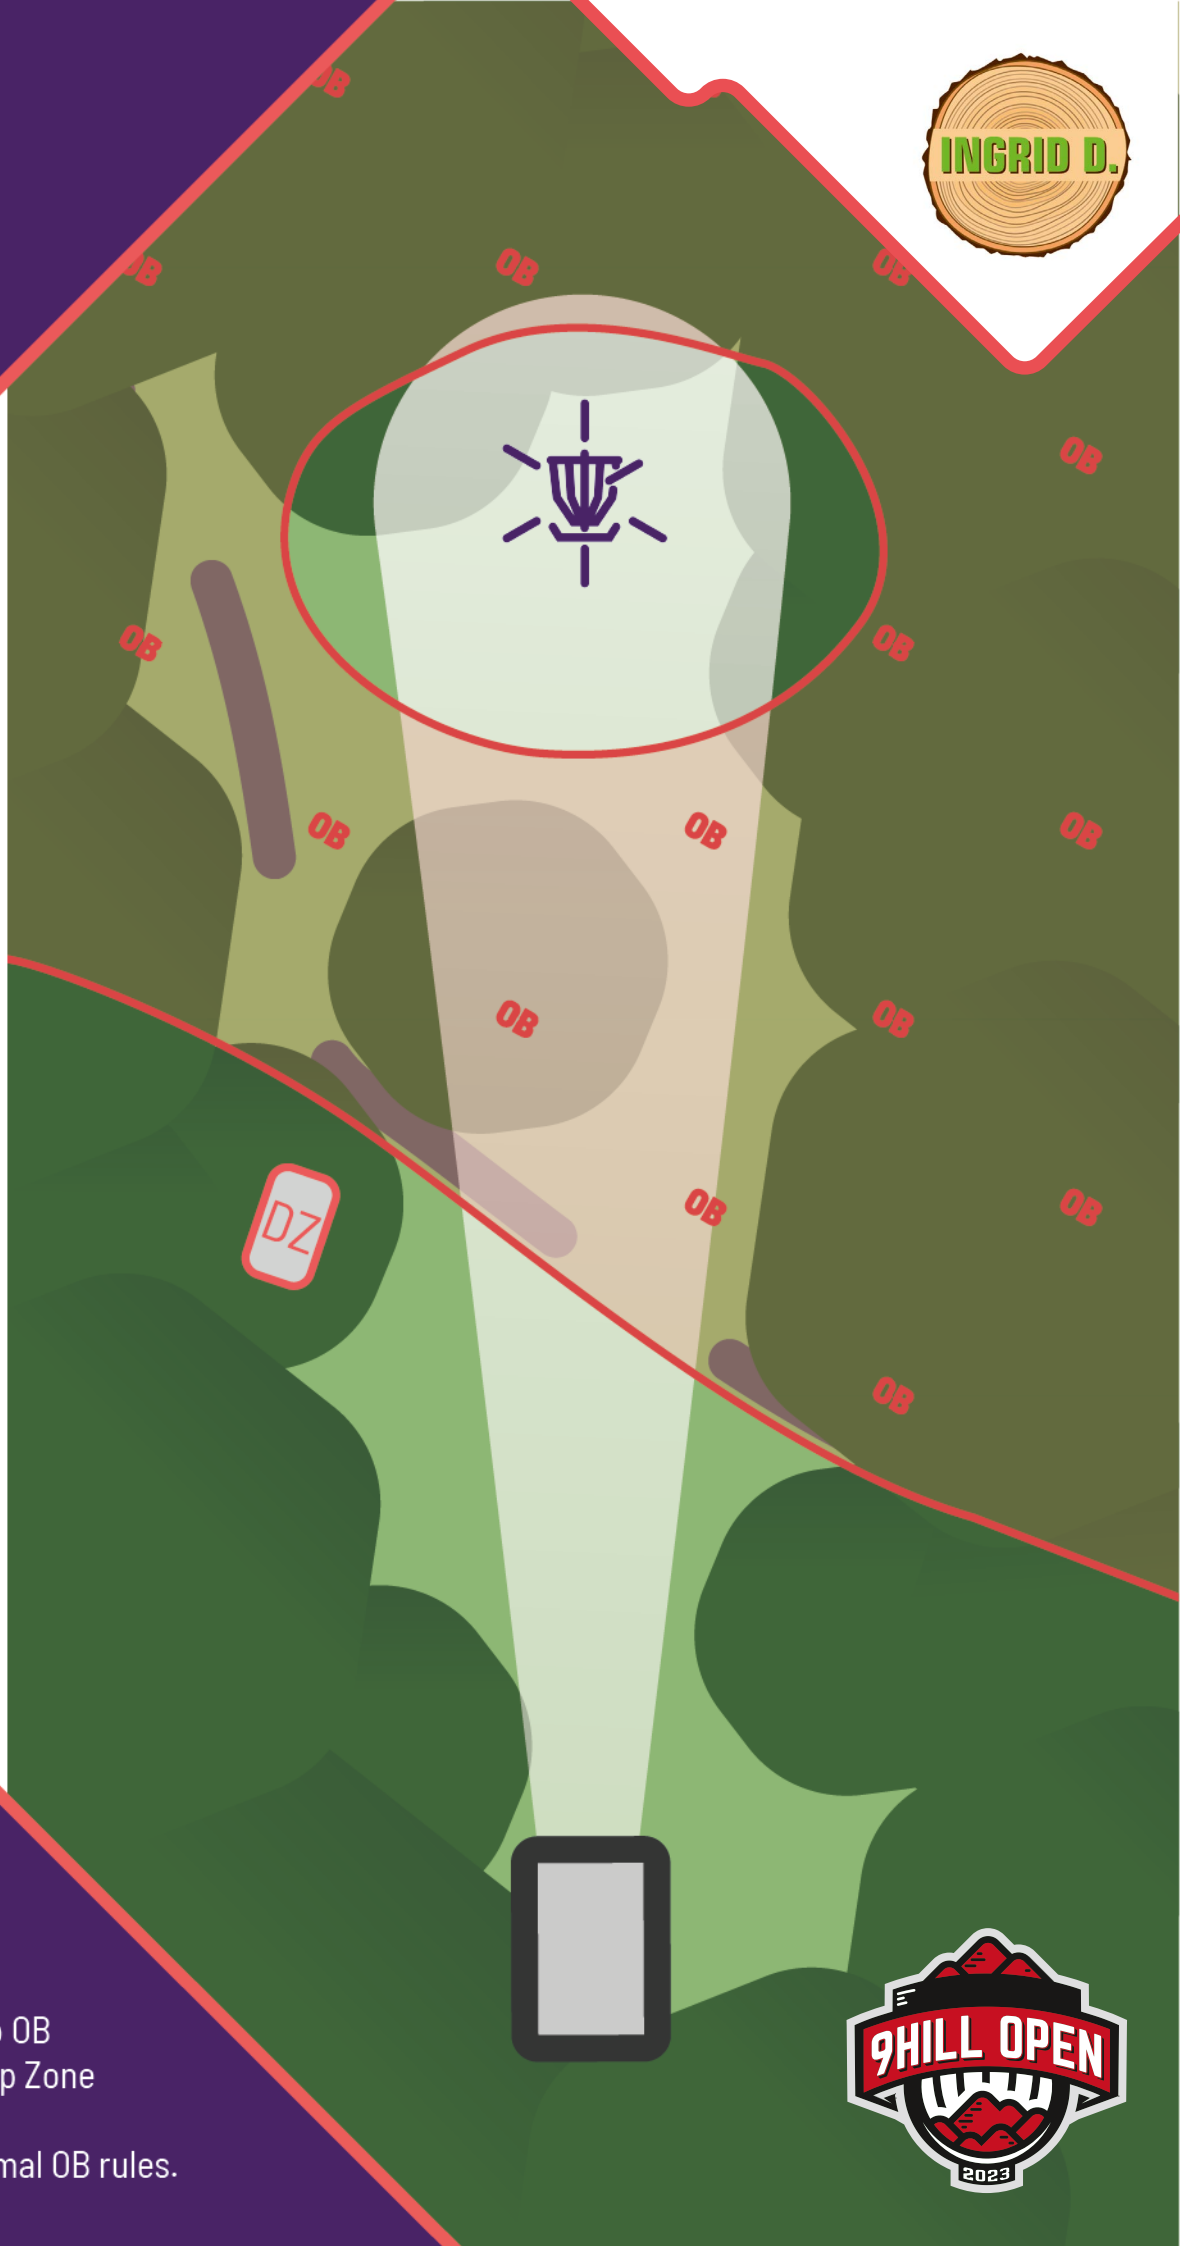

PDGA

EURO
TOUR

LAUMAS

8

PAR

3

65_m
213_{ft}

INFO

- Island Green: Any throw from the Tee that end up OB must proceed to the Drop Zone with a penalty throw.
- All other throws use normal OB rules.